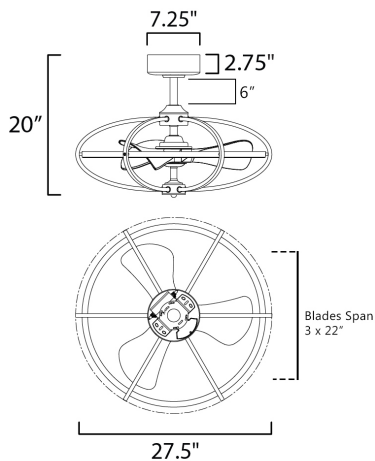

MEASUREMENTS

DIMENSION	: 27.5" D x 20" H
BLADES	: 3 x 22"
MAX OAH	: 19.75" OAH
CANOPY	: 7.25" W x 2.75" H x 7.25" L
HANGING WEIGHT	: 15.9 lb

LAMPING

INPUT VOLTAGE	: 120V
LUMENS	: 3,420 Rated (2,220 Del.)
BULB	: 30W LED PCB Intergrated , 30W Total
DIMMABLE	: By Control Provided
CRI	: 80+ CRI
COLOR_TEMP	: 2700-4000K

ENERGY INFORMATION AT HIGH SPEED

AIRFLOW	: 2600 CFM
ELECTRICITY USE	: 20W
AIRFLOW EFFICIENCY	: 130 CFM / W

FINISHES OPTION

- Black
- Satin Nickel

MATERIAL

Aluminum+Steel+ABS

RATINGS

cETLus
Damp Location

INCLUDES

- Wall Mountable Remote Control
- 1 x 6" Downrod

DOWNROD OPTIONS

- 18" (FRD0118BK, SN)
- 24" (FRD0124BK, SN)
- 30" (FRD0130BK, SN)
- 36" (FRD0136BK, SN)

ADDITIONAL

RATED LIFE: 35,000 Hours
OPERATING TEMPERATURE: -20° C (-4°F), 40°C (104°F)
LIGHTING DIRECTION: Down